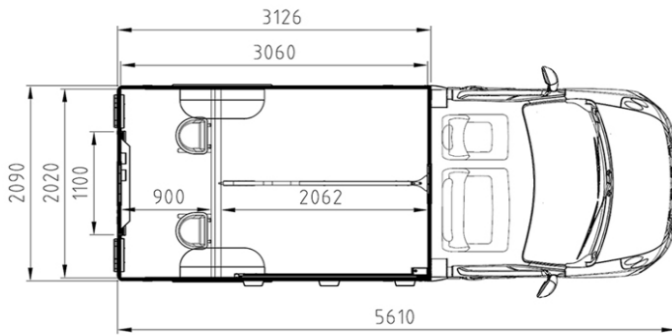

### PLATFORM

Renault Master - Motor 2,3 dCi 165 HP, manual gearbox

PRICE WEIGHT (KG)